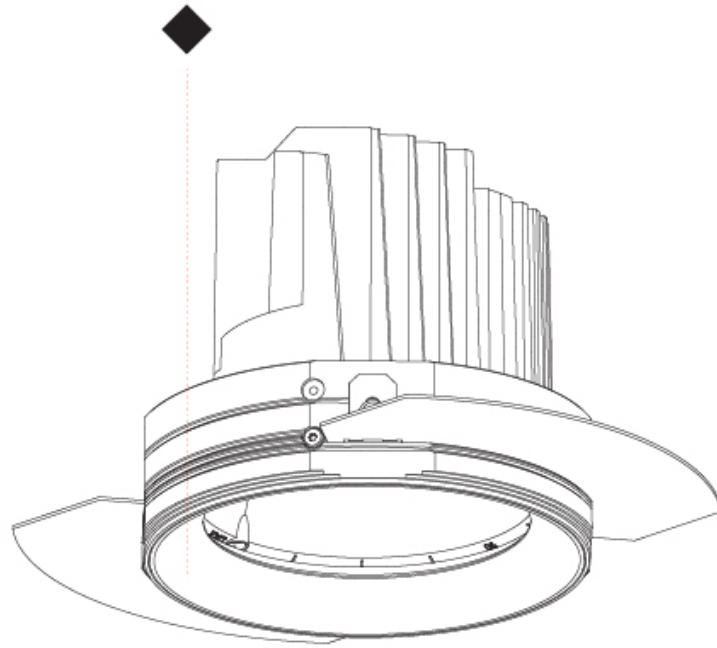

Ø 136mm 5 3/8"

BIONIQ ROUND SEMI ADJUSTABLE TRIMLESS

A35209-

PROJECT

TYPE

SPECIFIER

QUANTITY

DATE