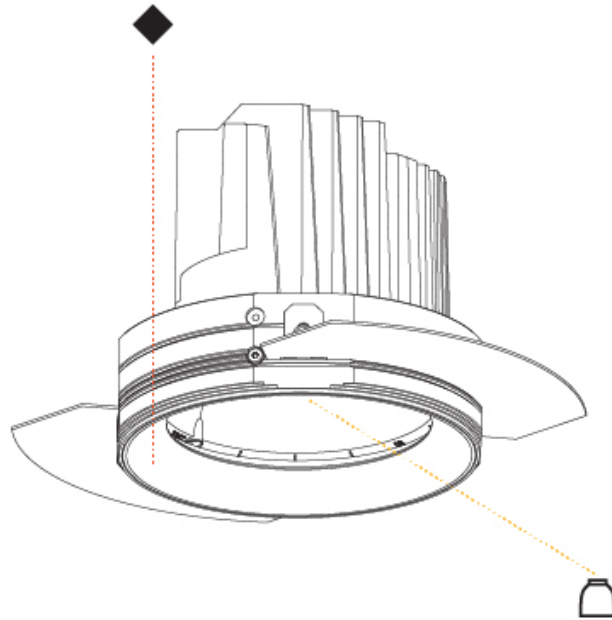

BIONIQ ROUND SEMI ADJUSTABLE TRIMLESS

A35206-

PROJECT

TYPE

SPECIFIER

QUANTITY

DATE

A